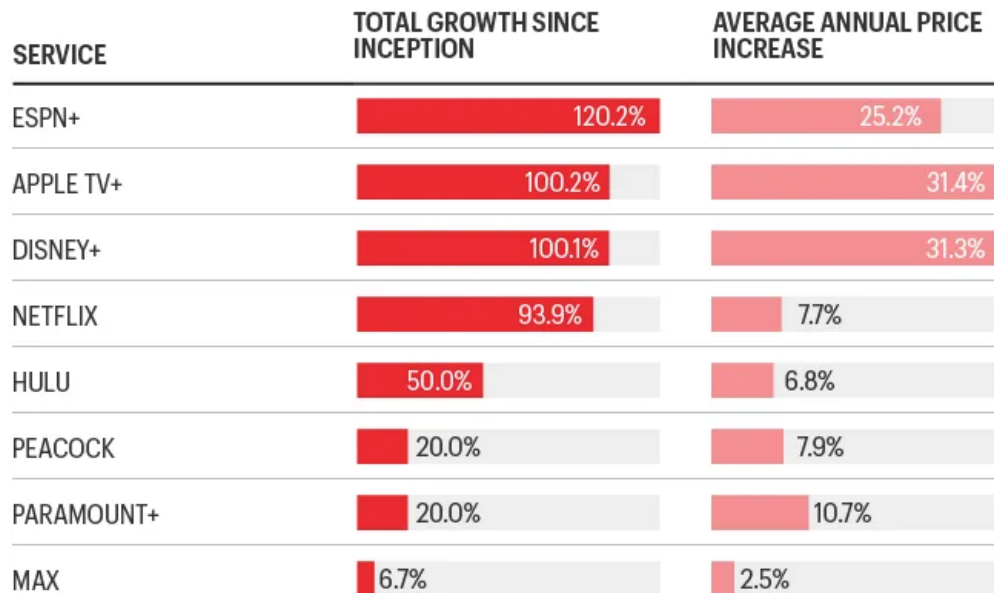

- LIVE TV
 - FREE STREAMING SERVICES
 - PAID STREAMING SERVICES
-

CABLE VS FIBER

Aspect	Cable Service	Fiber Service
Service	Internet/TV/Phone	Internet/TV/Phone
Speed	Download speeds between 100 megabits per second to 2 gigabit per second	Download speeds between 100 megabits per second to 5 gigabit per second
Reliability	Generally reliable, but service quality may vary during peak usage times.	Highly reliable, as it is less susceptible to weather conditions and interference
Installation	Easy installation, often done by the cable company	Requires professional installation fiber optic done by the fiber company provider
Latency/Lag time	Higher latency compared to fiber, which may affect online gaming and video conferencing	Low latency, ideal for realtime applications like gaming and video calls
Download/Upload Speeds	Faster download speed than upload speeds	Similar speeds for both uploads and downloads
Security	Vulnerable to signal interception due to shared lines	Secure, as data travels through dedicated fiber optic cables
Scalability	Limited scalability, may struggle with increased demand	Highly scalable, can handle more users and data without performance degradation
Overall Recommendation	Suitable for those seeking fast speeds and reliable service	Ideal for users who prioritize speed, reliability, and futureproofing

PLANS & PRICING

STREAMING PRICES ARE INCREASING

Price increases for streaming platforms

Half of streaming companies now charge twice their original subscription price

SOURCE: COMPANY RELEASES

FORTUNE

Chart shows subscription prices for selected streaming services